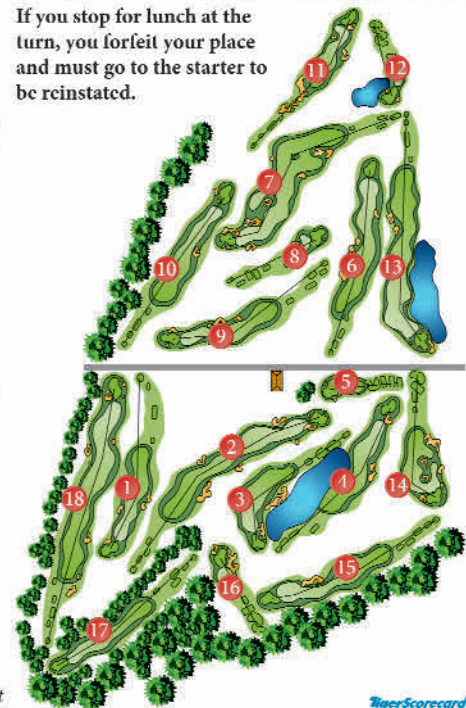

DATE: _____ ATTEST: _____

SCORER: _____

LOCAL RULES

1. Fivesomes not allowed.
2. Permit faster players to play through.
3. All players must sign in at Pro Shop.
4. No starting on other than 1st tee without permission.
5. Proper attire must be worn on golf course at all times.
6. Each player must have their own bag and clubs.
7. No metal spikes.
8. Non-golfers not allowed on course.

Replace all divots, rake sand traps and repair ball marks on greens.

Keep all carts on cart paths around all tees and greens.

Use of any part of this golf facility requires purchase of a ticket.

The possession of any alcoholic beverages on the premises not purchased in the clubhouse is prohibited. Any violation may result in loss of privileges and prosecution as permitted by law.

Operated and Maintained by the Mercer County Park Commission

BOBBY KAUTH
PGA Golf Professional

JAY LONG
Golf Course Superintendent

If you stop for lunch at the turn, you forfeit your place and must go to the starter to be reinstated.